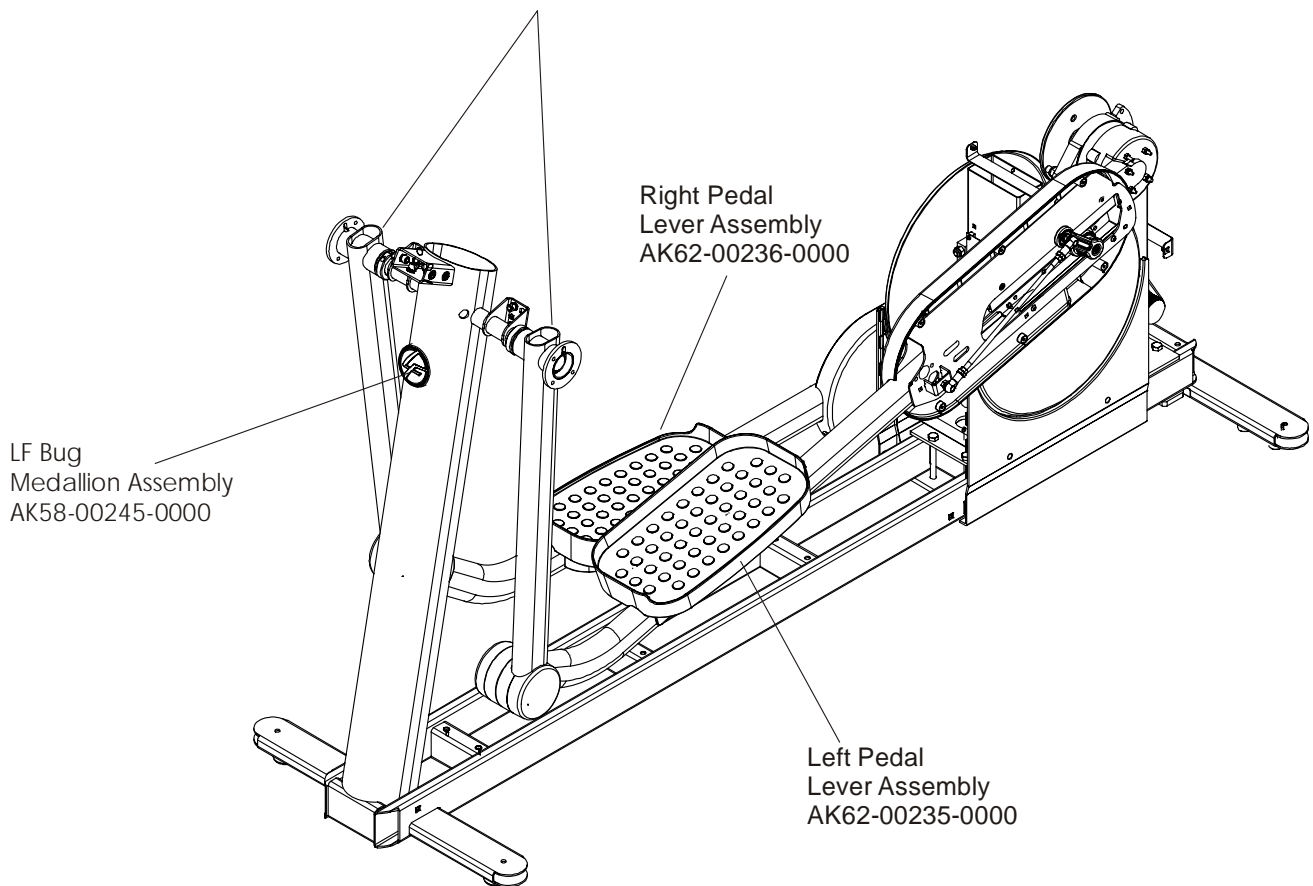

ARCTIC SILVER QUIET DRIVE 95XE

Rocker Arms & Pedal Levers

95XE-0XXX-04

S/N ALPHA CODE XWE

Rocker Arms Kit
GK62-00002-0070
(contains 2 rocker arms,
part no. AK62-00383-0000)

Rocker Arms (2)
AK62-00383-0000
Shaft Collar w/Screws
OK61-01259-0000
Retaining Ring
0017-00100-0178
Metal Thrust Washer
OK62-01307-0000
Oillite Washer
OK62-01305-0000